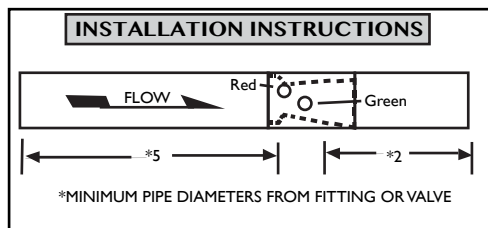

VENTURIS with Threaded Ends

ALSO AVAILABLE IN
 STEEL - STAINLESS STEEL - ALUMINUM - PVC -
 TEFLON - NYLON - MONEL - INCONEL

STYLE VS

Brass: 1/2" - 2" ; Steel: 2 1/2"
 Accuracy ±1%

SIZE	A
1/2" - 230	2 3/4"
1/2" - 327	2 3/4"
3/4" - 138	3"
3/4" - 276	3"
3/4" - 414	3"
3/4" - 550	3"
1" - 270	3 3/4"
1" - 406	3 3/4"
1" - 513	3 3/4"
1" - 648	3 3/4"
1 1/4" - 500	4"
1 1/4" - 616	3 3/4"
1 1/2" - 505	4 1/4"
1 1/2" - 632	4"
2" - 485	5"
2" - 685	4 1/4"
2 1/2" - 608	5 1/2"
2 1/2" - 750	5 1/2"