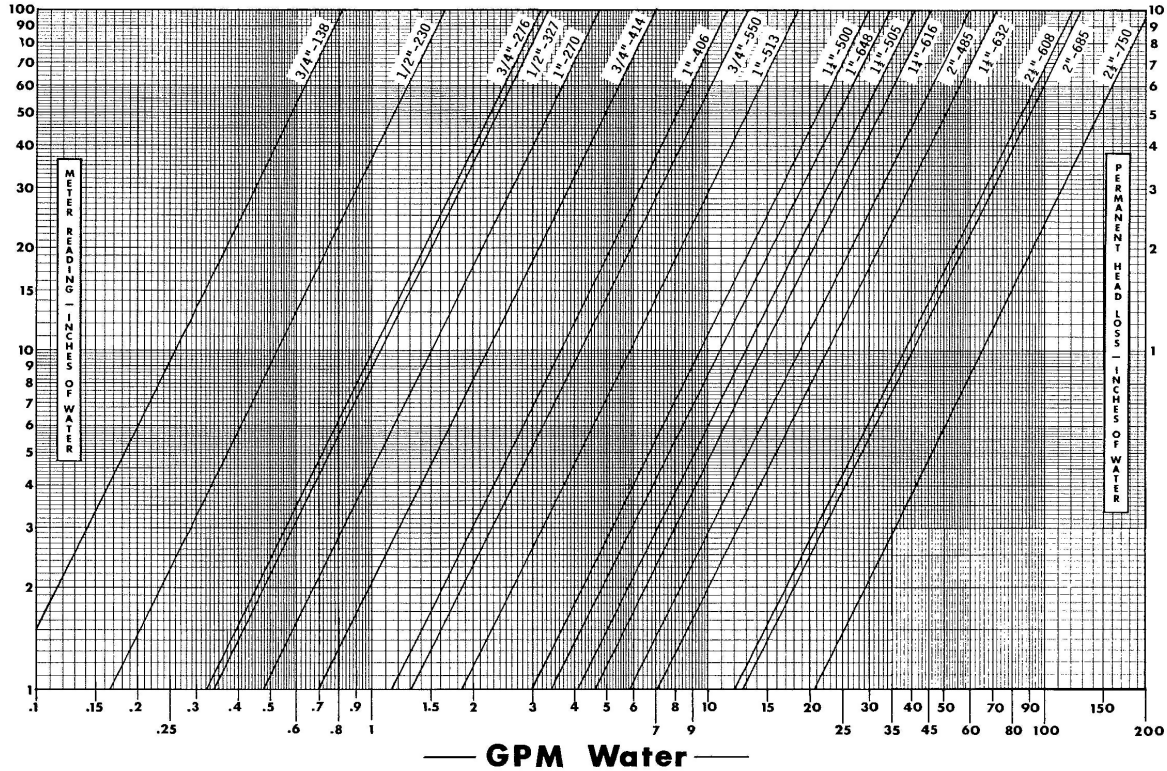

VENTURIS with Threaded Ends

ALSO AVAILABLE IN
 STEEL - STAINLESS STEEL - ALUMINUM - PVC -
 TEFLON - NYLON - MONEL - INCONEL

STYLE VS

Brass: 1/2" - 2" ; Steel: 2 1/2"
 Accuracy ±1%

SIZE	A
1/2" - 230	2 3/4"
1/2" - 327	2 3/4"
3/4" - 138	3"
3/4" - 276	3"
3/4" - 414	3"
3/4" - 550	3"
1" - 270	3 3/4"
1" - 406	3 3/4"
1" - 513	3 3/4"
1" - 648	3 3/4"
1 1/4" - 500	4"
1 1/4" - 616	3 3/4"
1 1/2" - 505	4 1/4"
1 1/2" - 632	4"
2" - 485	5"
2" - 685	4 1/4"
2 1/2" - 608	5 1/2"
2 1/2" - 750	5 1/2"

STANDARD RATING OF SYSTEM
 250 PSI AND 250°F WATER