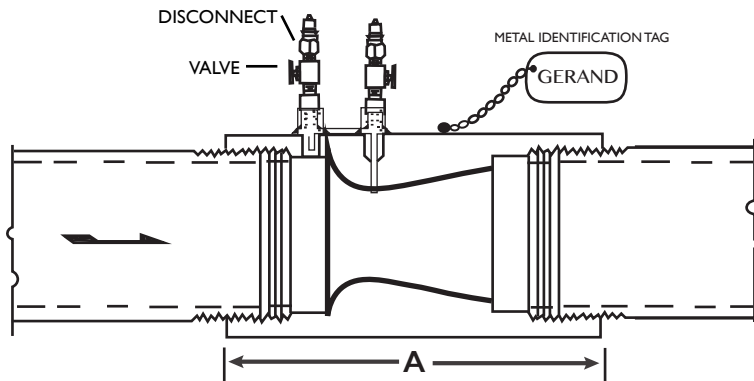

VENTURIS with Threaded Ends

ALSO AVAILABLE IN
 STEEL - STAINLESS STEEL - ALUMINUM - PVC -
 TEFLON - NYLON - MONEL - INCONEL

STYLE VS

Brass: 1/2" - 2" ; Steel: 2 1/2"
 Accuracy ±1%

SIZE	A
1/2" - 230	2 3/4"
1/2" - 327	2 3/4"
3/4" - 138	3"
3/4" - 276	3"
3/4" - 414	3"
3/4" - 550	3"
1" - 270	3 3/4"
1" - 406	3 3/4"
1" - 513	3 3/4"
1" - 648	3 3/4"
1 1/4" - 500	4"
1 1/4" - 616	3 3/4"
1 1/2" - 505	4 1/4"
1 1/2" - 632	4"
2" - 485	5"
2" - 685	4 1/4"
2 1/2" - 608	5 1/2"
2 1/2" - 750	5 1/2"

STANDARD RATING OF SYSTEM
 250 PSI AND 250°F WATER