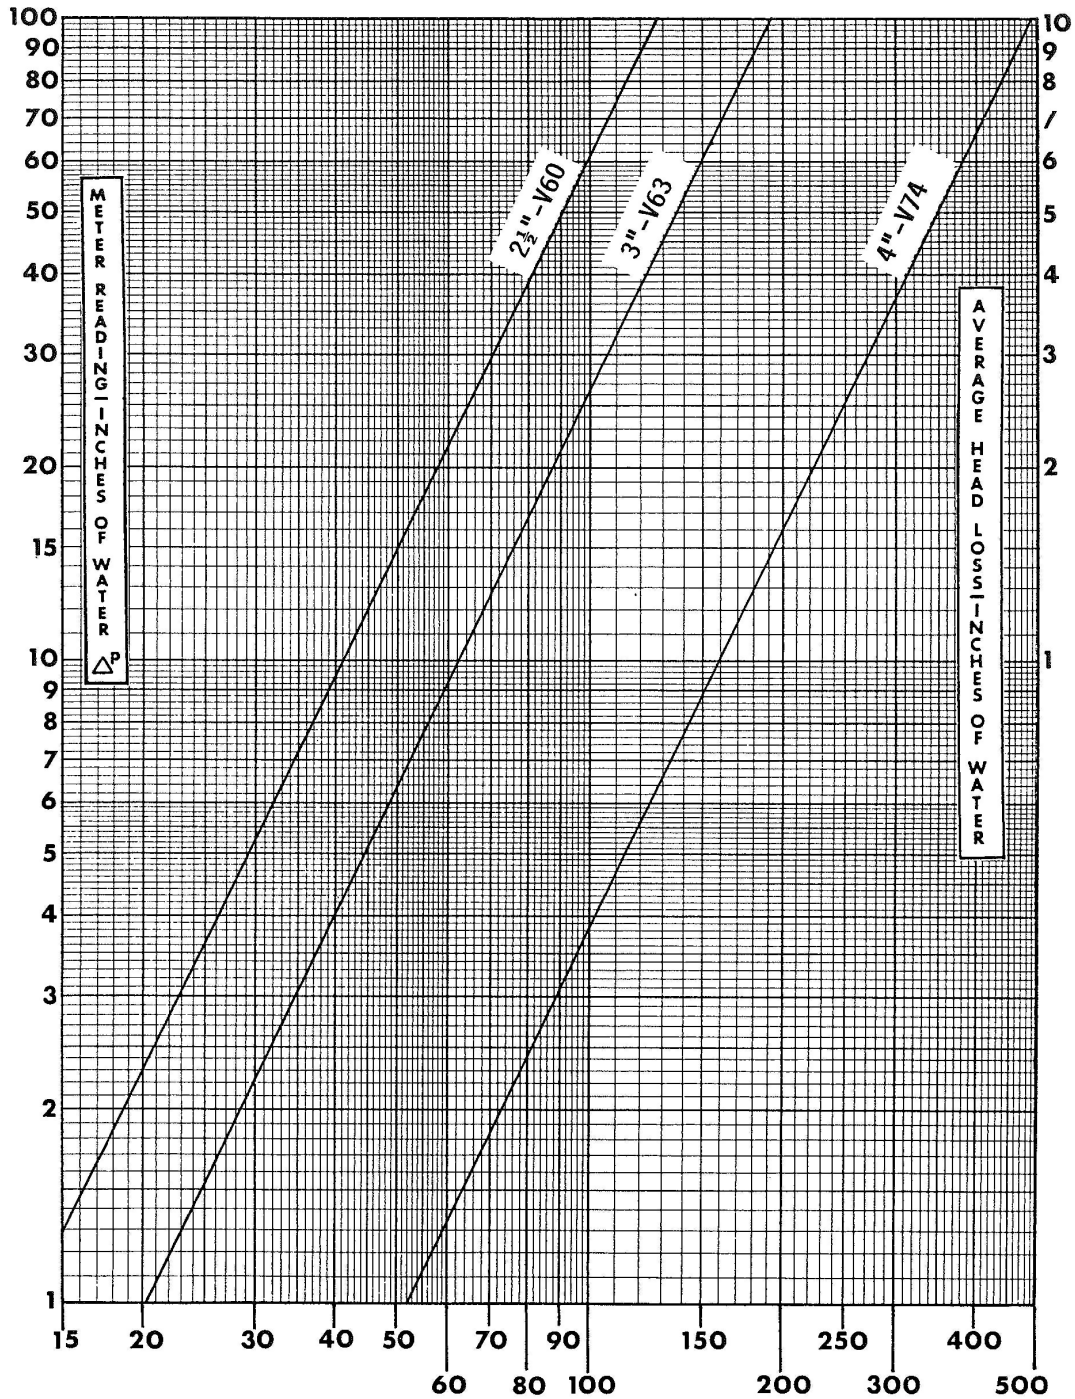

BALVALVE-VENTURI 2 1/2" - 4" Capacity Curve

- GPM Water -